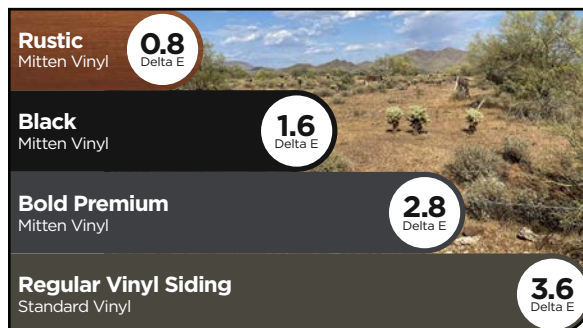

## The Darkest, Most Neutral Colour in the Industry

<b>Black</b> Mitten Vinyl	<b>Gunmetal Grey</b> Mitten Vinyl	<b>Rockaway Grey</b> Mitten Vinyl	<b>Coffee Bean</b> Mitten Vinyl
<b>Huron Blue</b> Mitten Vinyl	<b>Eggplant</b> Mitten Vinyl	<b>Competitor A</b> Standard Vinyl	<b>Competitor B</b> Standard Vinyl

LaB-L measurements confirm that our Black is the truest and most neutral when compared to the industry's darkest vinyl colours.

## Arizona Heat Test Performance

### Degree of Colour Change

\*Lower Delta E value is better

Black with PVDF film outperforms all tested solid colours.