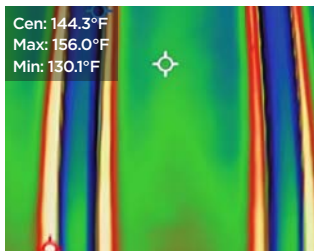

Arizona Heat Test Performance

Heat Build

From desert conditions with 113 consecutive days over 40°C to frigid Canadian winters, we test in the harshest conditions so you can trust it for a lifetime.